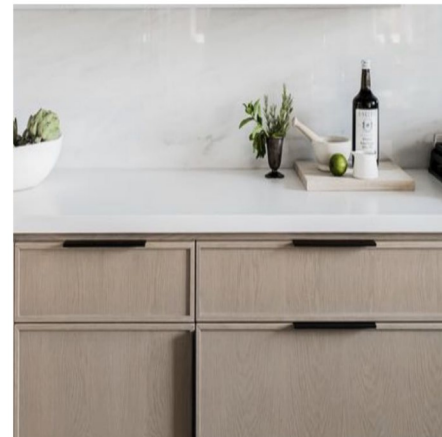

# Doors + Hardware

**LIFESTYLE PALETTE ONE**

TIMELESS | TRADITIONAL | SERENE

Gatco Hardware - Chrome

Cabinet Hardware  
Chrome  
Knob

Gatco Hardware - Matte Black

Cabinet Hardware  
Matte Black  
Edge Pull

**LIFESTYLE PALETTE TWO**